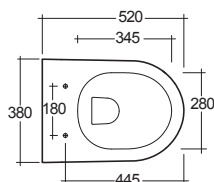

## 72814

WC RIMLESS SOSPEO 52 cm  
HIDDEN FIX

MADE IN UAE