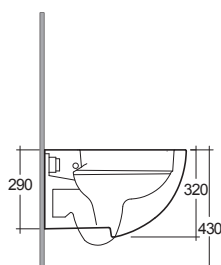

## 72814

WC RIMLESS SOSPEO 52 cm  
HIDDEN FIX

MADE IN UAE