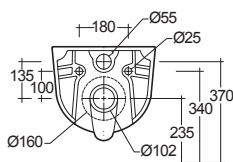

## 72814

WC RIMLESS SOSPEO 52 cm  
HIDDEN FIX

MADE IN UAE